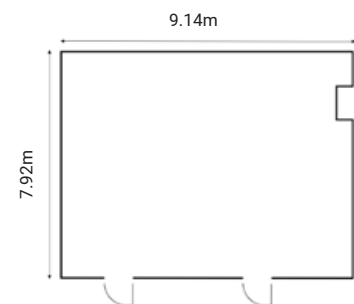

Lady Barnard

Contact Us

T: 01789 413886 (Sales Office Monday-Friday) | T: 01789 295252 (Hotel Reception)

E: meetingsandevents@thewelcombehotel.co.uk

Warwick Road, Stratford-upon-Avon, Warwickshire, CV37 0NR

///hinted.opts.towel

thewelcombehotel.co.uk